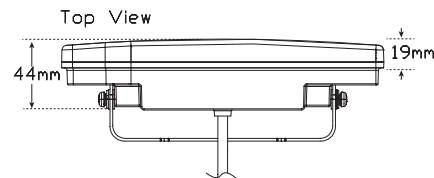

<b>Function</b>	Daytime Running Lamp
<b>Size</b>	200mm x 25mm x 19mm
<b>Voltage</b>	Dual Voltage 12Volt and 24Volt
<b>LED Qty</b>	14 x 2.2 Watt SMD
<b>Colour Temp</b>	5000K
<b>Lumens</b>	Effective 140, Raw 300
<b>Candela</b>	500cd
<b>Cable</b>	Supplied Wiring Loom

<b>Draw</b>	
<b>@13.8V</b>	0.167A
<b>@28V</b>	0.086A

Approvals	Function	Approval No.
<b>ECE</b>	DRL	RL-E9-00.1743
<b>CTA</b>	DRL	CTA-060273

**Part Number**  
**LEDRL2** - Twin Blister