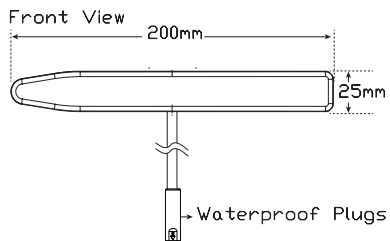

<b>Function</b>	Daytime Running Lamp
<b>Size</b>	200mm x 25mm x 19mm
<b>Voltage</b>	Dual Voltage 12Volt and 24Volt
<b>LED Qty</b>	14 x 2.2 Watt SMD
<b>Colour Temp</b>	5000K
<b>Lumens</b>	Effective 140, Raw 300
<b>Candela</b>	500cd
<b>Cable</b>	Supplied Wiring Loom

<b>Draw</b>	
<b>@13.8V</b>	0.167A
<b>@28V</b>	0.086A

Approvals	Function	Approval No.
<b>ECE</b>	DRL	RL-E9-00.1743
<b>CTA</b>	DRL	CTA-060273

**Part Number**  
**LEDRL2** - Twin Blister