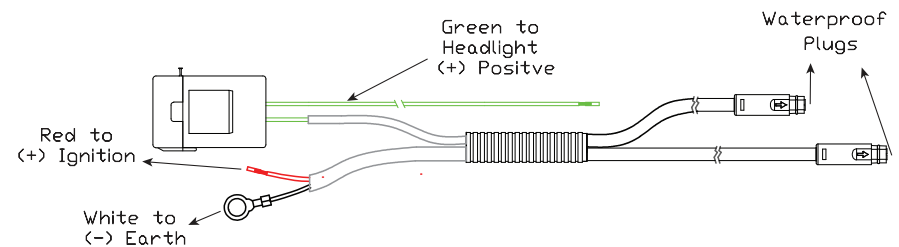

Fitting Instructions

The LEDRL2 are designed to switch on automatically with the ignition and then turn off automatically when the park or headlamp functions are activated. Please refer to ADR 13/00 for mounting instructions.

All enquiries P: (03) 9466 7075 E: led@ledtech.com.au, www.ledautolamps.com

All efforts are made to ensure all information is correct and up to date, it can be subject to change without notice. All measurements are in millimeters (mm) and are not to scale.

© All LED Technologies designs are registered throughout the world. - Current as of 22/09/2020